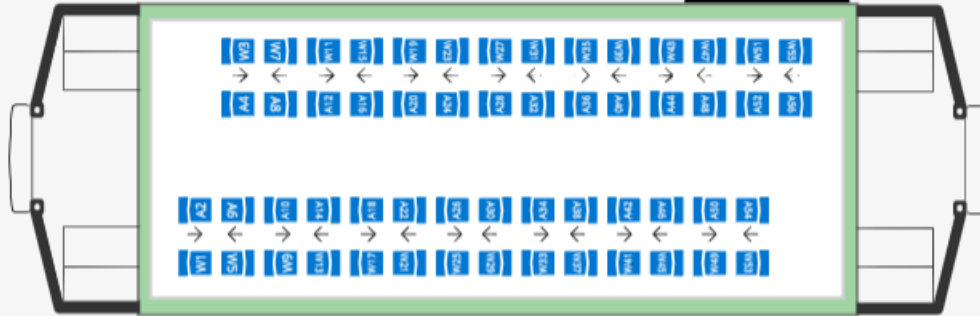

Parlor: Parlor Class

Details

Note: All tables are booth seating

Clarice: First Class

Details

Note: all tables have individual chairs, not booth seating.

Comet: First Class

Details

Tables 3-8 are round bistro tables with u-shaped booths.

Note: Tables 9-16 are bistro tables with swivel chairs.

Holly: First Class

Details

Note: 2 person tables are booths; 4 person tables are individual chairs

Donner:Deluxe Class Details

Blitzen:Deluxe Class Details

Rudolph:Deluxe Class Details

Jingle:standard Class Details

= ADA Companion Seats for WC2 = ADA Companion Seats for WC1

* WC1 and WC2 are spaces available for wheelchair riders.
One wheelchair per space. There are no physical seats at WC1 and WC2.