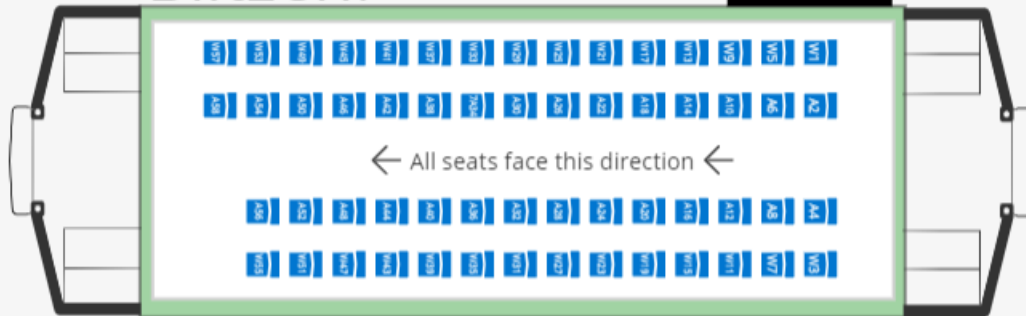

Parlor: Parlor Class

Details

Note: All tables are booth seating

Clarice: First Class

Details

Note: all tables have individual chairs, not booth seating.

Comet: First Class

Details

Tables 3-8 are round bistro tables with u-shaped booths.

Note: Tables 9-16 are bistro tables with swivel chairs.

Holly: First Class

Details

Note: 2 person tables are booths; 4 person tables are individual chairs

Donner:Deluxe Class Details

Blitzen:Deluxe Class Details

Rudolph:Deluxe Class Details

Jingle:standard Class Details

= ADA Companion Seats for WC2 = ADA Companion Seats for WC1

* WC1 and WC2 are spaces available for wheelchair riders.
One wheelchair per space. There are no physical seats at WC1 and WC2.