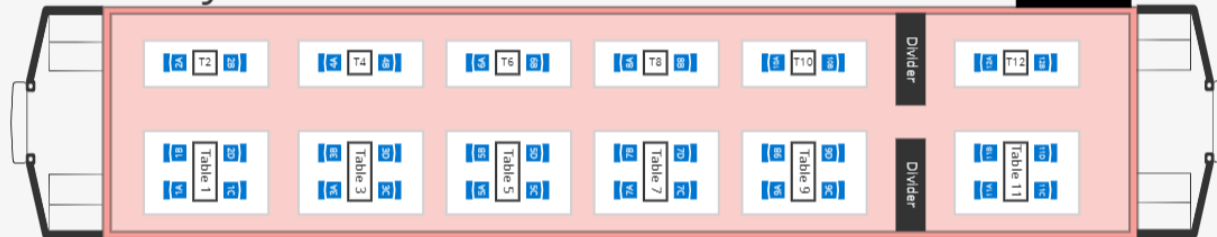

Parlor: Parlor Class

Details

Note: All tables are booth seating

Clarice: First Class

Details

Note: all tables have individual chairs, not booth seating.

Comet: First Class

Details

Tables 3-8 are round bistro tables with u-shaped booths.

Note: Tables 9-16 are bistro tables with swivel chairs.

Holly: First Class

Details

Note: 2 person tables are booths; 4 person tables are individual chairs

Donner:Deluxe Class Details

Blitzen:Deluxe Class Details

Rudolph:Deluxe Class Details

Jingle:standard Class Details

= ADA Companion Seats for WC2 = ADA Companion Seats for WC1

* WC1 and WC2 are spaces available for wheelchair riders.
One wheelchair per space. There are no physical seats at WC1 and WC2.