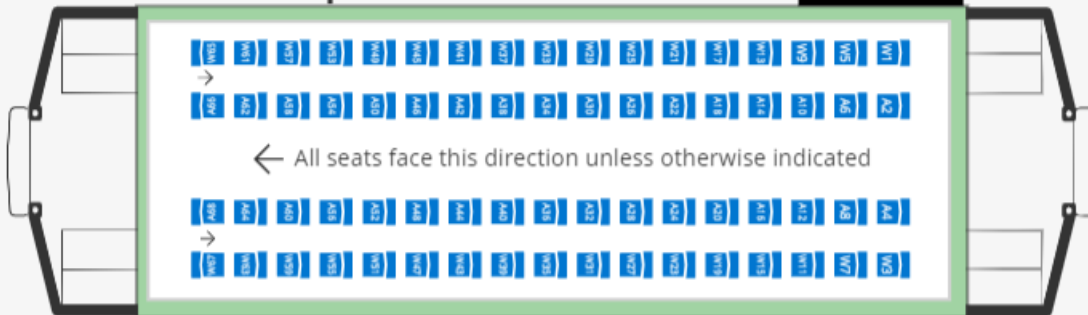

Parlor: Parlor Class

Details

Note: All tables are booth seating

Clarice: First Class

Details

Note: all tables have individual chairs, not booth seating.

Comet: First Class

Details

Tables 3-8 are round bistro tables with u-shaped booths.

Note: Tables 9-16 are bistro tables with swivel chairs.

Holly: First Class

Details

Note: 2 person tables are booths; 4 person tables are individual chairs

Donner:Deluxe Class Details

Blitzen:Deluxe Class Details

Rudolph:Deluxe Class Details

Jingle:standard Class Details

= ADA Companion Seats for WC2 = ADA Companion Seats for WC1

* WC1 and WC2 are spaces available for wheelchair riders.
One wheelchair per space. There are no physical seats at WC1 and WC2.