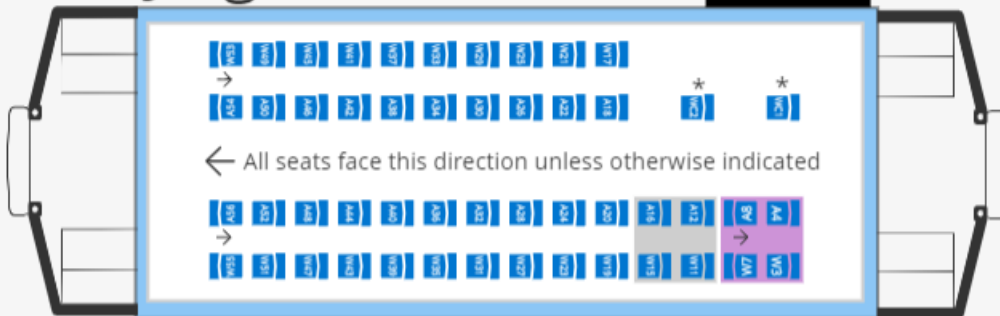

Parlor: Parlor Class

Details

Note: All tables are booth seating

Clarice: First Class

Details

Note: all tables have individual chairs, not booth seating.

Comet: First Class

Details

Tables 3-8 are round bistro tables with u-shaped booths.

Note: Tables 9-16 are bistro tables with swivel chairs.

Holly: First Class

Details

Note: 2 person tables are booths; 4 person tables are individual chairs

Donner:Deluxe Class Details

Blitzen:Deluxe Class Details

Rudolph:Deluxe Class Details

Jingle:standard Class Details

= ADA Companion Seats for WC2 = ADA Companion Seats for WC1

* WC1 and WC2 are spaces available for wheelchair riders.
One wheelchair per space. There are no physical seats at WC1 and WC2.