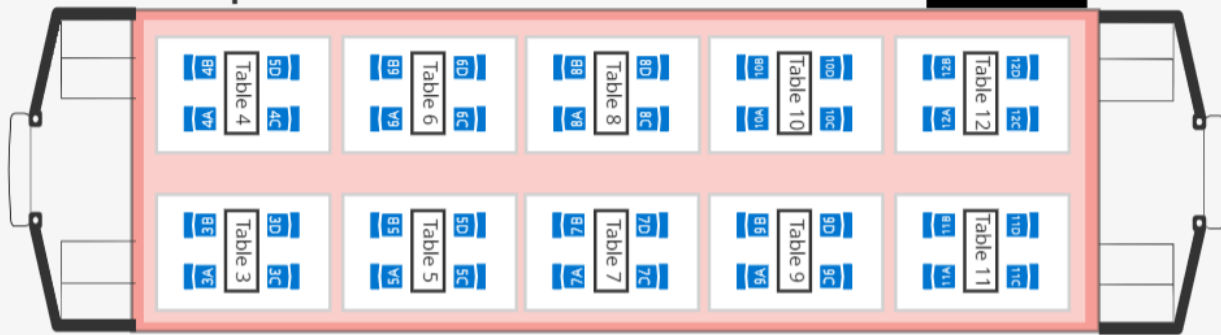

Cupid: First Class

Details

Mistletoe: First Class

Details

Table 1 (T1) is a booth. All other tables have individual chairs, not booth seating.

Dasher: Deluxe Class

Details

= ADA Companion Seats for WC2
 = ADA Companion Seats for WC1

* WC1 and WC2 are spaces available for wheelchair riders. One wheelchair per space. There are no physical seats at WC1 and WC2.

Sugarplum: Deluxe Class

Details

Vixen: Standard Class

Details

Dancer: Standard Class