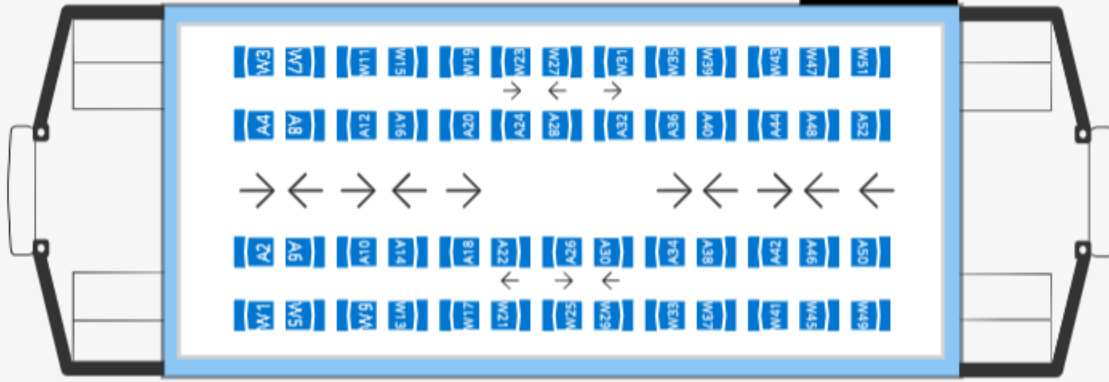

Cupid: First Class

Details

Mistletoe: First Class

Details

Table 1 (T1) is a booth. All other tables have individual chairs, not booth seating.

Dasher: Deluxe Class

Details

= ADA Companion Seats for WC2
 = ADA Companion Seats for WC1

* WC1 and WC2 are spaces available for wheelchair riders. One wheelchair per space. There are no physical seats at WC1 and WC2.

Sugarplum: Deluxe Class

Details

Vixen: Standard Class

Details

Dancer: Standard Class