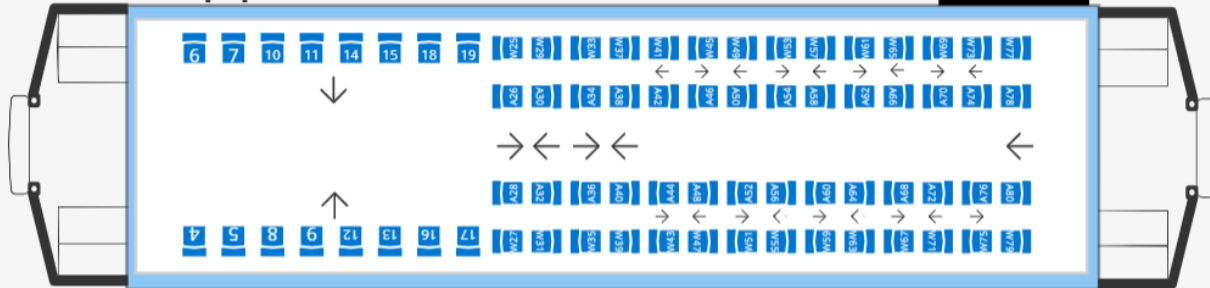

Peppermint: Standard Class

Details