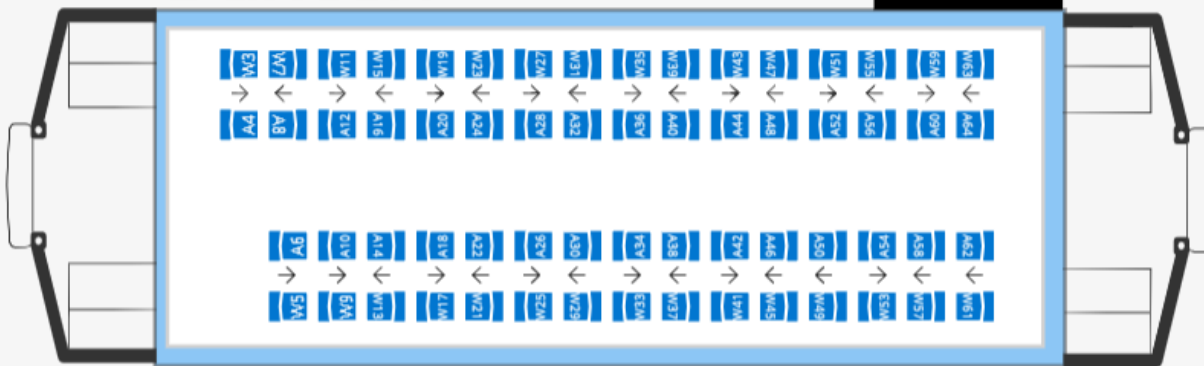

Cupid: First Class

Details

Mistletoe: First Class

Details

Table 1 (T1) is a booth. All other tables have individual chairs, not booth seating.

Dasher: Deluxe Class

Details

= ADA Companion Seats for WC2
 = ADA Companion Seats for WC1

* WC1 and WC2 are spaces available for wheelchair riders. One wheelchair per space. There are no physical seats at WC1 and WC2.

Sugarplum: Deluxe Class

Details

Vixen: Standard Class

Details

Dancer: Standard Class

Details

Peppermint: Standard Class

Details

Prancer: Standard Class

Details