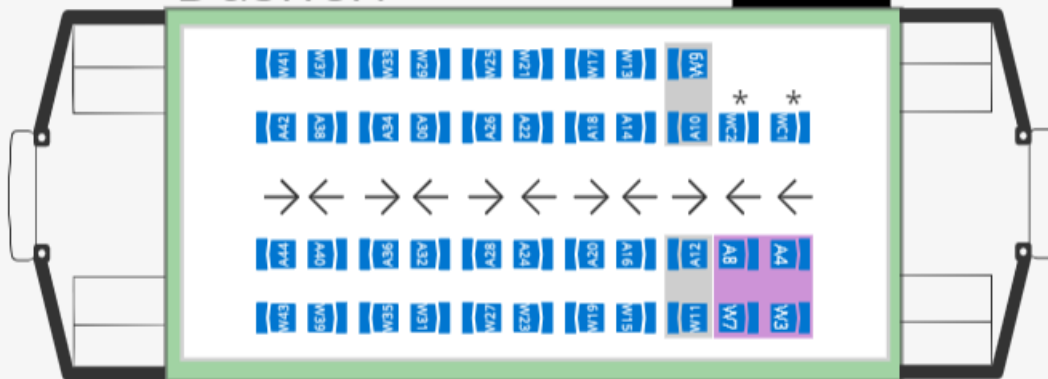

Cupid: First Class

Details

Mistletoe: First Class

Details

Table 1 (T1) is a booth. All other tables have individual chairs, not booth seating.

Dasher: Deluxe Class

Details

= ADA Companion Seats for WC2
 = ADA Companion Seats for WC1

* WC1 and WC2 are spaces available for wheelchair riders. One wheelchair per space. There are no physical seats at WC1 and WC2.

Sugarplum: Deluxe Class

Details

Vixen: Standard Class

Details

Dancer: Standard Class