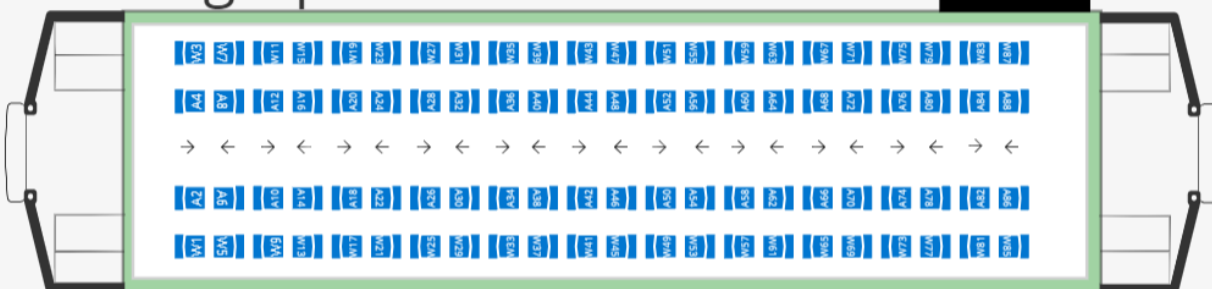

Cupid: First Class

Details

Mistletoe: First Class

Details

Table 1 (T1) is a booth. All other tables have individual chairs, not booth seating.

Dasher: Deluxe Class

Details

= ADA Companion Seats for WC2
 = ADA Companion Seats for WC1

* WC1 and WC2 are spaces available for wheelchair riders. One wheelchair per space. There are no physical seats at WC1 and WC2.

Sugarplum: Deluxe Class

Details

Vixen: Standard Class

Details

Dancer: Standard Class