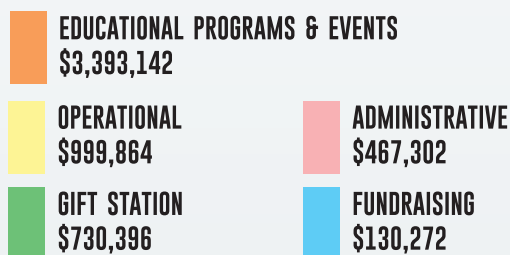

FISCAL YEAR 2022-23

The following information represents the North Carolina Transportation Museum Foundation financial performance for Fiscal Year ending in June 2023.

CREATING IMPACT

$26 MILLION
REGIONAL ECONOMIC
IMPACT

167,417
VISITORS

122
ACTIVE VOLUNTEERS

14,784
VOLUNTEER HOURS
VALUED AT $491,560.20

90¢ OF EVERY
DOLLAR SPENT GOES
TO PROGRAMMING

73,600
THE POLAR EXPRESS™
TRAIN RIDE ATTENDEES