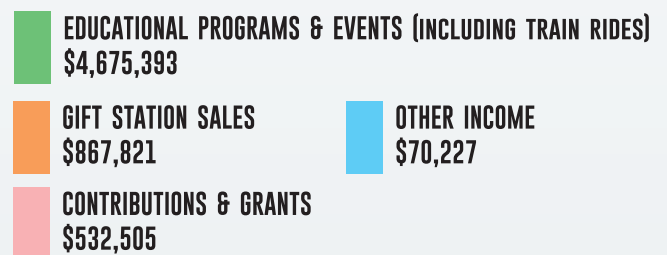

FISCAL YEAR 2022-23

The following information represents the North Carolina Transportation Museum Foundation financial performance for Fiscal Year ending in June 2023.

CREATING IMPACT

$26 MILLION
REGIONAL ECONOMIC
IMPACT

167,417
VISITORS

122
ACTIVE VOLUNTEERS

14,784
VOLUNTEER HOURS
VALUED AT $491,560.20

90¢ OF EVERY
DOLLAR SPENT GOES
TO PROGRAMMING

73,600
THE POLAR EXPRESS™
TRAIN RIDE ATTENDEES