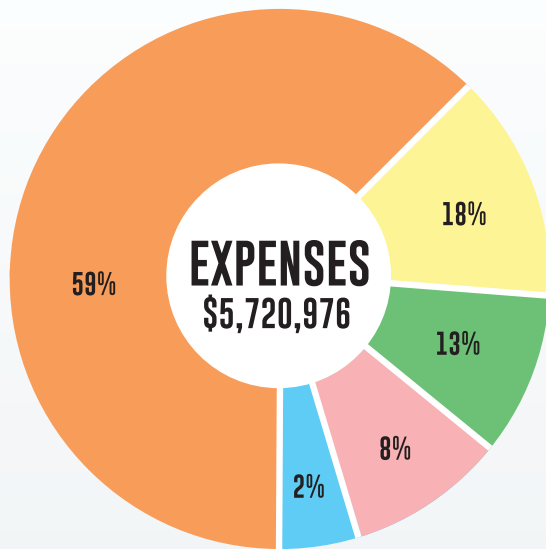

FISCAL YEAR 2022-23

The following information represents the North Carolina Transportation Museum Foundation financial performance for Fiscal Year ending in June 2023.

CREATING IMPACT

$26 MILLION
REGIONAL ECONOMIC
IMPACT

167,417
VISITORS

122
ACTIVE VOLUNTEERS

14,784
VOLUNTEER HOURS
VALUED AT $491,560.20

90¢ OF EVERY
DOLLAR SPENT GOES
TO PROGRAMMING

73,600
THE POLAR EXPRESS™
TRAIN RIDE ATTENDEES