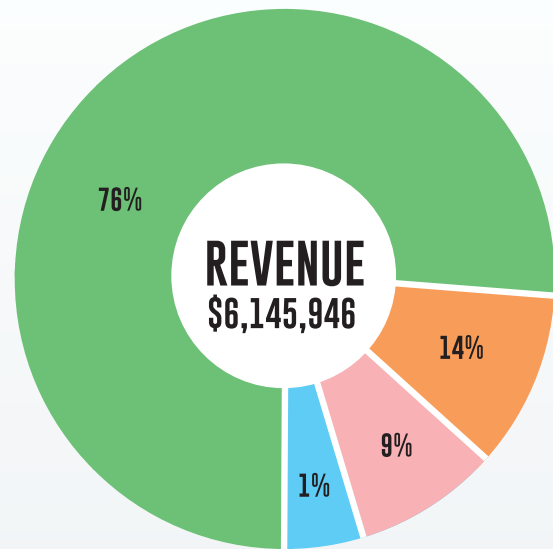

FISCAL YEAR 2022-23

The following information represents the North Carolina Transportation Museum Foundation financial performance for Fiscal Year ending in June 2023.

CREATING IMPACT

$26 MILLION
REGIONAL ECONOMIC
IMPACT

167,417
VISITORS

122
ACTIVE VOLUNTEERS

14,784
VOLUNTEER HOURS
VALUED AT $491,560.20

90¢ OF EVERY
DOLLAR SPENT GOES
TO PROGRAMMING

73,600
THE POLAR EXPRESS™
TRAIN RIDE ATTENDEES