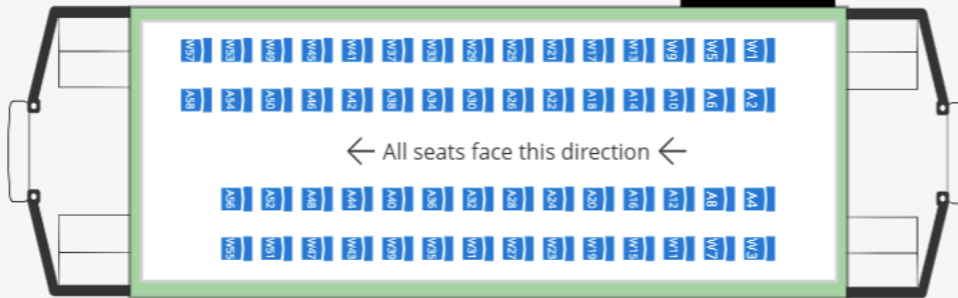

Jingle:Standard Class

Details

= ADA Companion Seats for WC2
 = ADA Companion Seats for WC1

* WC1 and WC2 are spaces available for wheelchair riders. One wheelchair per space. There are no physical seats at WC1 and WC2.

Blitzen:Deluxe Class

Details

Rudolph:Deluxe Class

Details

Donner:Deluxe Class

Clarice: First Class

Details

Note: all tables have individual chairs, not booth seating.

Comet: First Class

Details

Tables 1 and 2 are booths. Tables 3-8 are round bistro tables with u-shaped booths. Note: Tables 9-16 are bistro tables with swivel chairs.

Holly: First Class

Details

Note: 2 person tables are booths; 4 person tables have 2 booth seats against the window and 2 chairs in the aisle

Parlor: Parlor Class

Details

Note: All tables are booth seating