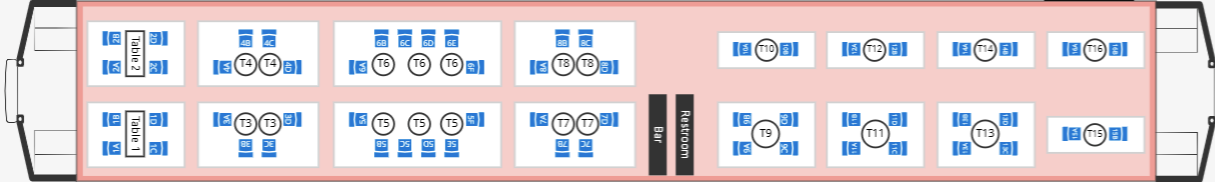

Jingle:Standard Class

Details

= ADA Companion Seats for WC2
 = ADA Companion Seats for WC1

* WC1 and WC2 are spaces available for wheelchair riders. One wheelchair per space. There are no physical seats at WC1 and WC2.

Blitzen:Deluxe Class

Details

Rudolph:Deluxe Class

Details

Donner:Deluxe Class

Clarice: First Class

Details

Note: all tables have individual chairs, not booth seating.

Comet: First Class

Details

Tables 1 and 2 are booths. Tables 3-8 are round bistro tables with u-shaped booths. Note: Tables 9-16 are bistro tables with swivel chairs.

Holly: First Class

Details

Note: 2 person tables are booths; 4 person tables have 2 booth seats against the window and 2 chairs in the aisle

Parlor: Parlor Class

Details

Note: All tables are booth seating