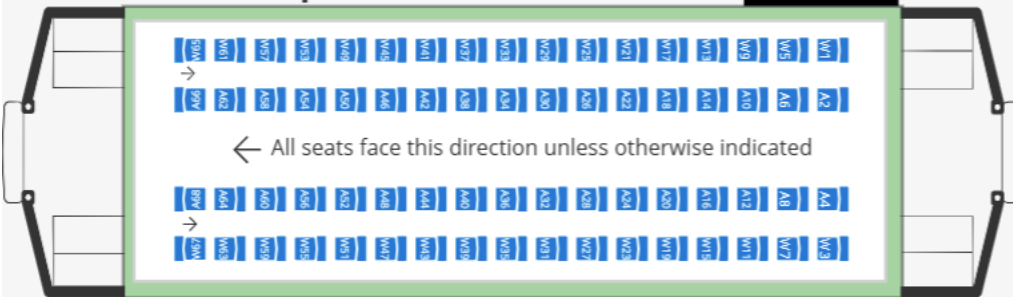

Jingle:Standard Class

Details

= ADA Companion Seats for WC2
 = ADA Companion Seats for WC1

* WC1 and WC2 are spaces available for wheelchair riders. One wheelchair per space. There are no physical seats at WC1 and WC2.

Blitzen:Deluxe Class

Details

Rudolph:Deluxe Class

Details

Donner:Deluxe Class

Clarice: First Class

Details

Note: all tables have individual chairs, not booth seating.

Comet: First Class

Details

Tables 1 and 2 are booths. Tables 3-8 are round bistro tables with u-shaped booths. Note: Tables 9-16 are bistro tables with swivel chairs.

Holly: First Class

Details

Note: 2 person tables are booths; 4 person tables have 2 booth seats against the window and 2 chairs in the aisle

Parlor: Parlor Class

Details

Note: All tables are booth seating