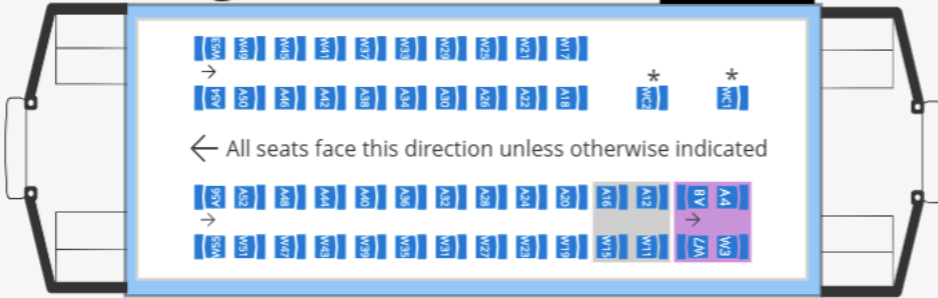

Jingle:Standard Class

Details

= ADA Companion Seats for WC2
 = ADA Companion Seats for WC1

* WC1 and WC2 are spaces available for wheelchair riders. One wheelchair per space. There are no physical seats at WC1 and WC2.

Blitzen:Deluxe Class

Details

Rudolph:Deluxe Class

Details

Donner:Deluxe Class

Clarice: First Class

Details

Note: all tables have individual chairs, not booth seating.

Comet: First Class

Details

Tables 1 and 2 are booths. Tables 3-8 are round bistro tables with u-shaped booths. Note: Tables 9-16 are bistro tables with swivel chairs.

Holly: First Class

Details

Note: 2 person tables are booths; 4 person tables have 2 booth seats against the window and 2 chairs in the aisle

Parlor: Parlor Class

Details

Note: All tables are booth seating