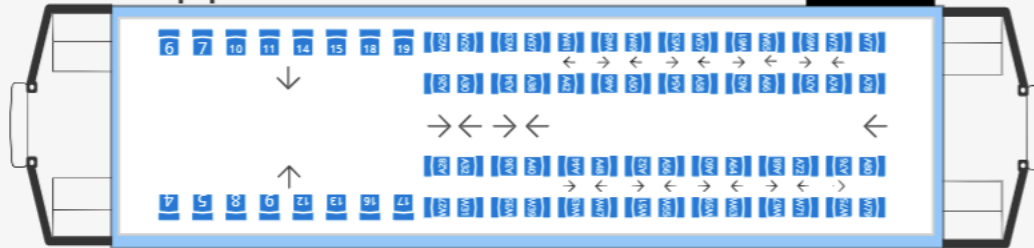

Details

Noel: Deluxe Class

WC1 = ADA Companion Seats for WC1
 WC2 = ADA Companion Seats for WC2

* WC1 and WC2 are spaces available for wheelchair riders. One wheelchair per space. There are no physical seats at WC1,WC2.

North Star: Deluxe Class Details

St. Nick: Deluxe Class Details

Olive: Standard Class Details

Note: Seats facing inward toward the aisle are long padded bench seats.

Peppermint: Standard Class Details

Seats facing inward toward the aisle are long padded bench seats.