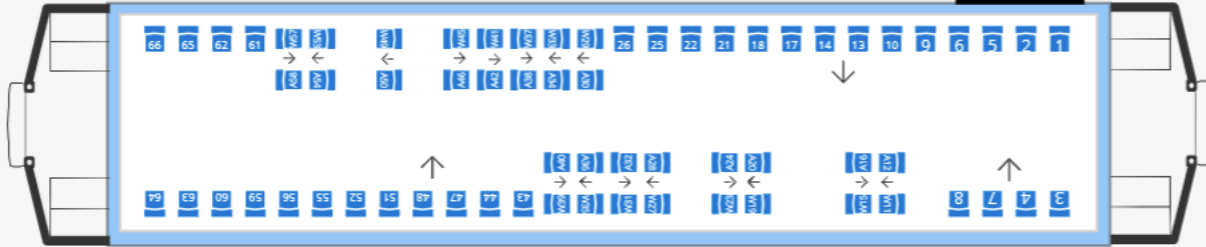

Mistletoe: First Class

Details

Table 1 (T1) is a booth. All other tables have individual chairs, not booth seating.

Cupid: First Class

Details

All tables have individual chairs, not booth seating.

Sugarplum: Deluxe Class

Details

Noel: Deluxe Class

WC1 = ADA Companion Seats for WC1
 WC2 = ADA Companion Seats for WC2

* WC1 and WC2 are spaces available for wheelchair riders. One wheelchair per space. There are no physical seats at WC1,WC2.

North Star: Deluxe Class Details

St. Nick: Deluxe Class Details

Olive: Standard Class Details

Note: Seats facing inward toward the aisle are long padded bench seats.

Peppermint: Standard Class Details

Seats facing inward toward the aisle are long padded bench seats.