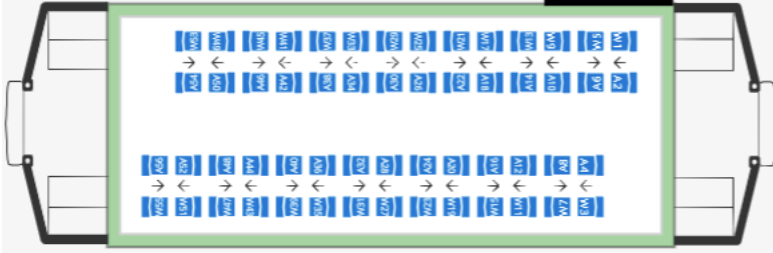

Mistletoe: First Class

Details

Table 1 (T1) is a booth. All other tables have individual chairs, not booth seating.

Cupid: First Class

Details

All tables have individual chairs, not booth seating.

Sugarplum: Deluxe Class

Details

Noel: Deluxe Class

WC1 = ADA Companion Seats for WC1
 WC2 = ADA Companion Seats for WC2

* WC1 and WC2 are spaces available for wheelchair riders. One wheelchair per space. There are no physical seats at WC1,WC2.

North Star: Deluxe Class Details

St. Nick: Deluxe Class Details

Olive: Standard Class Details

Note: Seats facing inward toward the aisle are long padded bench seats.

Peppermint: Standard Class Details

Seats facing inward toward the aisle are long padded bench seats.